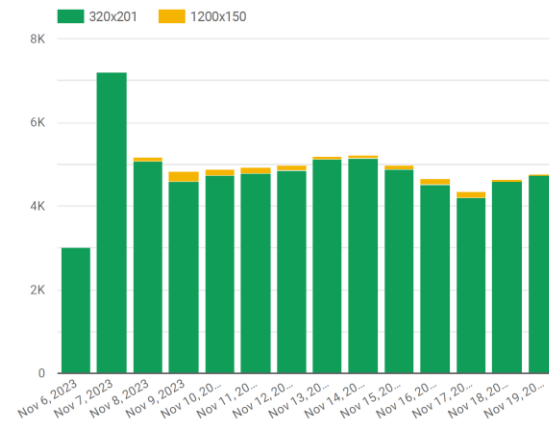

ESTATÍSTICAS

Overview

Metrics Summary

Total impressions
99,998

Total clicks
243

AVR CTR
0.24%

Trends (view this to see account trends compared to the previous reporting period)

Formats (by impressions)