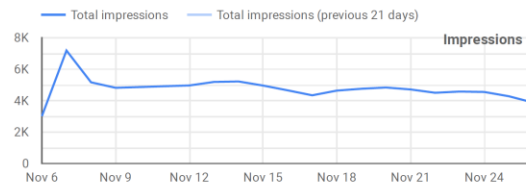

ESTATÍSTICAS

Overview

Metrics Summary

Total impressions
99,998

Total clicks
243

AVR CTR
0.24%

Trends (view this to see account trends compared to the previous reporting period)

Formats (by impressions)